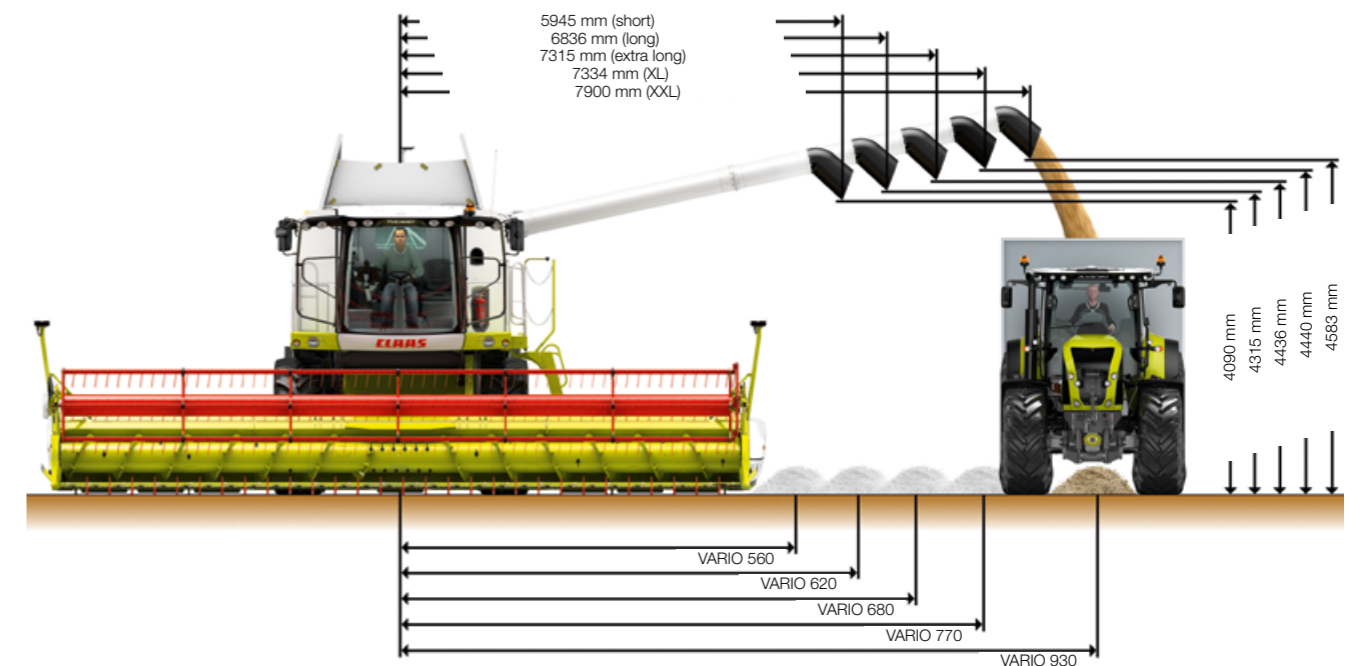

Standard cutterbars			
Effective cutting widths		C 490 (4.92 m), C 430 (4.32 m)	CERIO 930 (9.22 m), CERIO 770 (7.70 m), CERIO 680 (6.78 m), CERIO 620 (6.17 m), CERIO 560 (5.56 m)
Drive		Single-side belt drive	Single-side gear drive
Folding dividers		●	●
Spacing: knife bar – intake auger	mm	580	490-680, manually adjustable
Cutting frequency	strokes/min	1120	1156
Multifinger intake auger		●	●
Reverser, hydraulic		●	●
Automated cutterbar control			
CONTOUR		●	●
AUTO CONTOUR		○	○
Reel speed control		●	●
Reel height adjustment		●	●
Automatic parking position		–	●
Automatic operating position		–	●
Replacement knife bar		●	●
Crop lifters		●	●

VARIO cutterbars		
Effective cutting widths		VARIO 930 (9.22 m), VARIO 770 (7.70 m), VARIO 680 (6.78 m), VARIO 620 (6.17 m), VARIO 560 (5.56 m), VARIO 500 (4.95 m)
Drive		Single-side gear drive
Folding dividers		●
Spacing: knife bar – intake auger	mm	490-1135, 700 mm continuously adjustable travel range
Knife bar		Undivided
Cutting frequency	strokes/min	1156
Reel and auger bearing		Undivided reel and auger
Intake auger diameter		660
Automated cutterbar control		
CONTOUR		●
AUTO CONTOUR		○
Reel speed control		●
Reel height adjustment		●
Reel levelling system		●
Table positioning		●
Automatic operating position		●
Automatic parking position		●
Replacement knife bar		●
Crop lifters		●

More height and reach for easy offloading.

1 APS